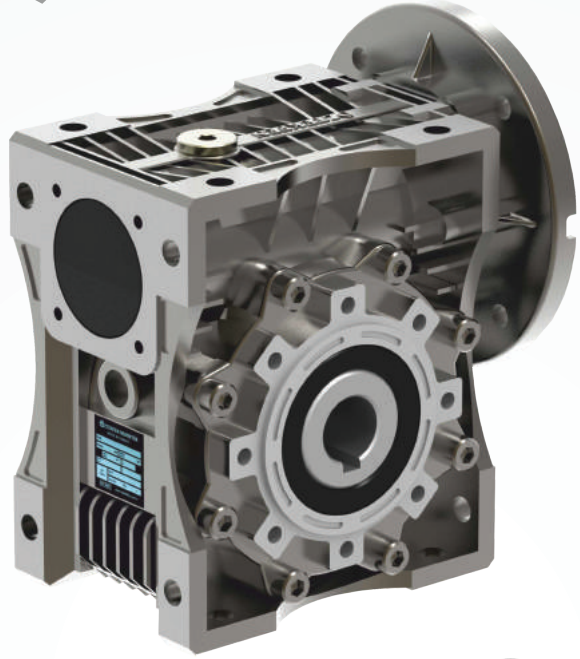

E SERİSİ/SERIES

ESV - 025
ESV - 030
ESV - 040
ESV - 050
ESV - 063
ESV - 075
ESV - 080*
ESV - 090*
ESV - 100
ESV - 110
ESV - 130
ESV - 150

ESV